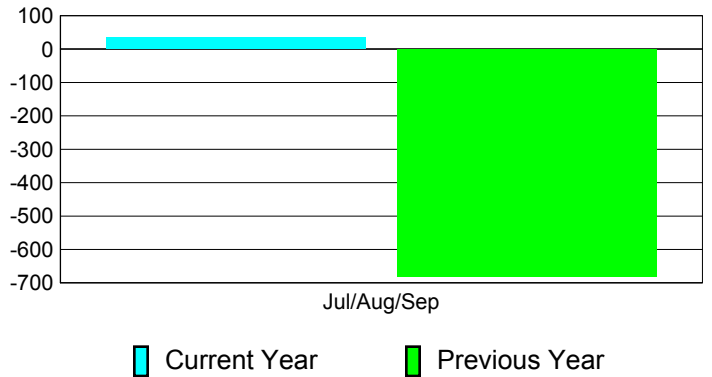

Membership Results
2011-2012

Membership
2010-2011

Month	Net Memb Goal	Actual New Memb	Actual Dropped Memb	Gain/Loss of Memb	Gain/Loss of Memb
Jul/Aug/Sep		165	-131	34	-680
Totals		165	-131	34	-680

Membership Results 2011-2012

Goal, New, Dropped, Gain/Loss

Comparison of Membership Gain/Loss

Current Year Compared to the Previous Year

Gender Comparison 2011-2012

Jul/Aug/Sep

■ Male ■ Female