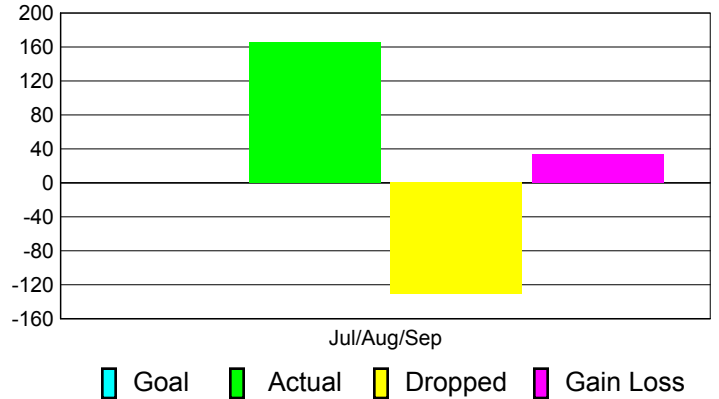

Membership Results 2011-2012

Goal, New, Dropped, Gain/Loss

Comparison of Membership Gain/Loss

Current Year Compared to the Previous Year