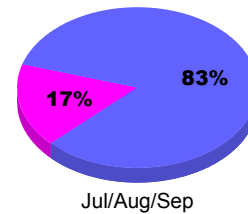

Membership Results
2011-2012

Membership
2010-2011

Month	Net Memb Goal	Actual New Memb	Actual Dropped Memb	Gain/Loss of Memb	Gain/Loss of Memb
Jul/Aug/Sep		165	-131	34	-680
Totals		165	-131	34	-680

Membership Results 2011-2012

Goal, New, Dropped, Gain/Loss

Comparison of Membership Gain/Loss

Current Year Compared to the Previous Year

Gender Comparison 2011-2012

Jul/Aug/Sep

■ Male ■ Female